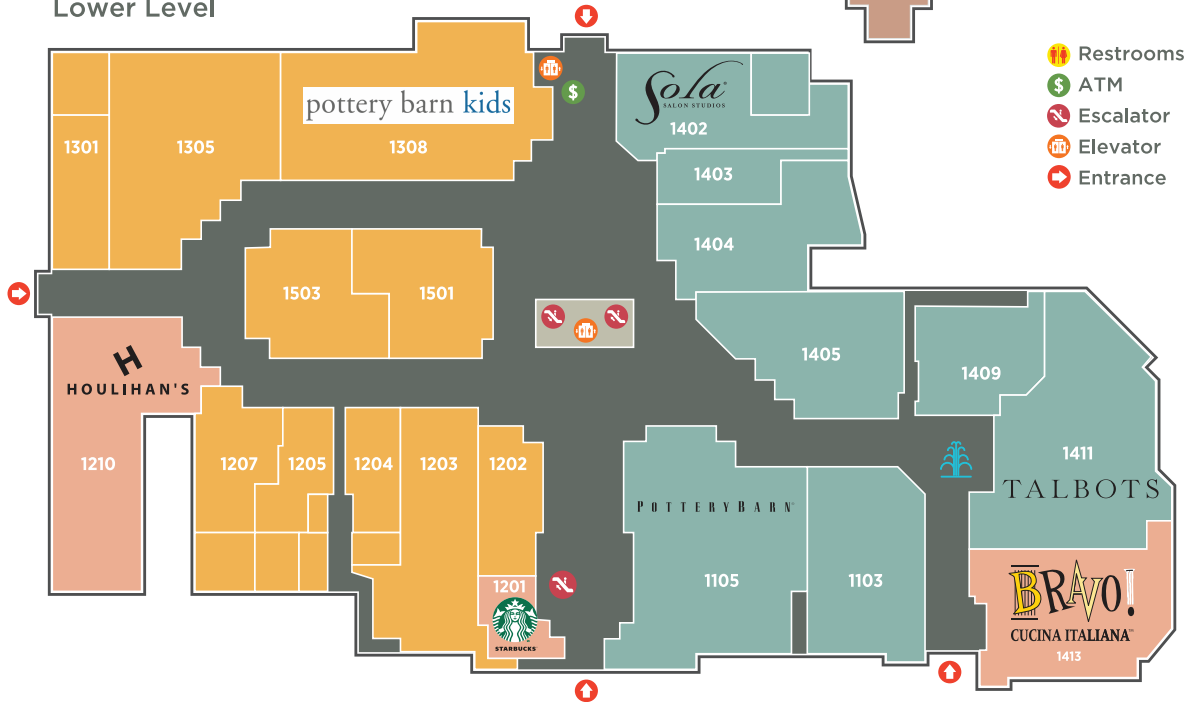

GALLERIA

Of Mt. Lebanon

Lower Level

FOOD/RESTAURANTS

- 1413 Bravo! Cucina Italiana
- 1210 Houlihan's
- 2502 Mitchell's Fish Market
- 2404 Panera Bread
- 1201 Starbucks
- 3000 The Yard (Mezzanine Level)

WOMEN'S APPAREL

- 1404 Ann Taylor
- 2201 Anthropologie
- 2601 Club Pilates
- 1405 Evereve
- 1501 Footloose
- 1205 H Baskin
- 1202 J.McLaughlin
- 1103 Orvis
- 1411 Talbots
- 2802 Yoga Six

CHILDREN'S APPAREL

- 1403 Janie and Jack

CINEMA

- 2001 AMC Cinema

MEN'S APPAREL

- 1202 J.McLaughlin
- 1103 Orvis

SHOES

- 1404 Ann Taylor
- 1405 Evereve
- 1501 Footloose
- 1202 J.McLaughlin
- 1103 Orvis
- 1411 Talbots

SPECIALTY STORES

- 2201 Anthropologie
- 2601 Club Pilates
- 1405 Evereve
- 1503 Galleria Brow
- 2103 Galleria Nail Spa
- 1205 H Baskin
- 1301 Jernigan's Cigar Bar
- 1202 J.McLaughlin
- 2503 Learning Express
- 1103 Orvis
- 1105 Pottery Barn
- 1308 Pottery Barn Kids
- 1207 RE/MAX Select Realty
- 1402 Sola Salon
- 1204 StretchLab
- 1411 Talbots
- 1203 Williams-Sonoma
- 2802 YogaSix