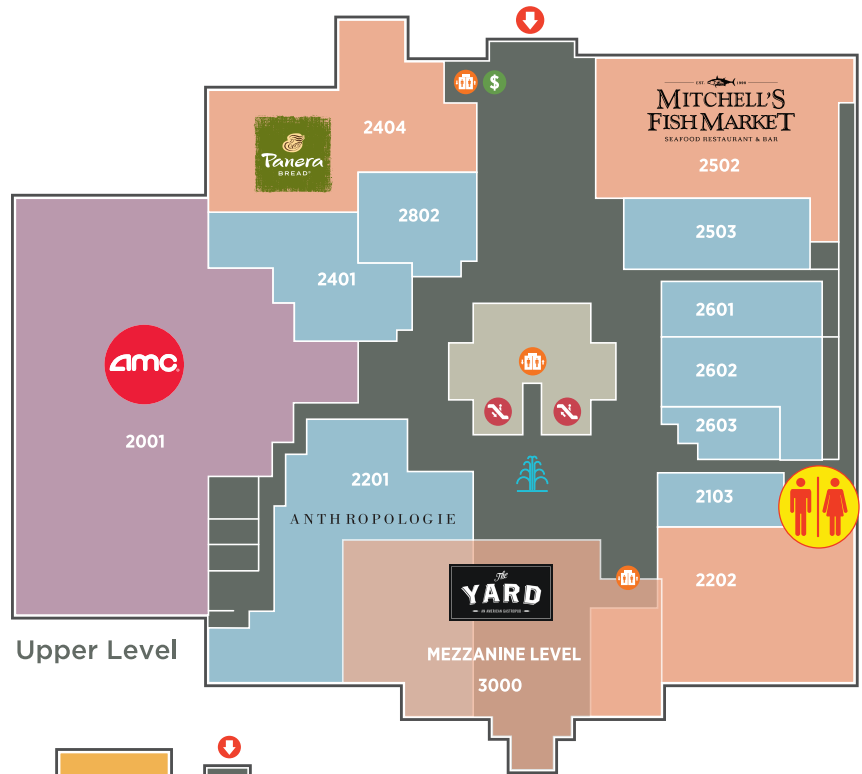

GALLERIA

Of Mt. Lebanon

Lower Level

FOOD/RESTAURANTS

- 1413 Bravo! Cucina Italiana
- 1210 Houlihan's
- 2502 Mitchell's Fish Market
- 2404 Panera Bread
- 1201 Starbucks
- 3000 The Yard (Mezzanine Level)

WOMEN'S APPAREL

- 1404 Ann Taylor
- 2201 Anthropologie
- 2601 Club Pilates
- 1405 Evereve
- 1501 Footloose
- 1205 H Baskin
- 1202 J.McLaughlin
- 1103 Orvis
- 1411 Talbots
- 2802 Yoga Six

CHILDREN'S APPAREL

- 1403 Janie and Jack

CINEMA

- 2001 AMC Cinema

MEN'S APPAREL

- 1202 J.McLaughlin
- 1103 Orvis

SHOES

- 1404 Ann Taylor
- 1405 Evereve
- 1501 Footloose
- 1202 J.McLaughlin
- 1103 Orvis
- 1411 Talbots

SPECIALTY STORES

- 2201 Anthropologie
- 2601 Club Pilates
- 1405 Evereve
- 1503 Galleria Brow
- 2103 Galleria Nail Spa
- 1205 H Baskin
- 1301 Jernigan's Cigar Bar
- 1202 J.McLaughlin
- 2503 Learning Express
- 1103 Orvis
- 1105 Pottery Barn
- 1308 Pottery Barn Kids
- 1207 RE/MAX Select Realty
- 1402 Sola Salon
- 1204 StretchLab
- 1411 Talbots
- 1203 Williams-Sonoma
- 2802 YogaSix